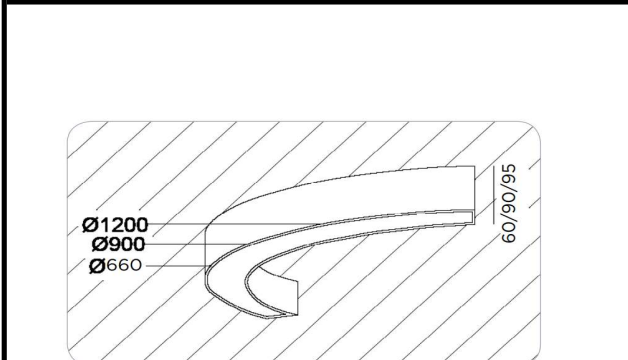

Sovitron Interior Pvt.Ltd.

Model Name	ARC Surface / DLACARCDSD-70
Description	Architectural Light

Technical description	Image
-----------------------	-------

Dimension	L=Customised H=60/90/95mm
Frame	Aluminium
Color Tempertaure	5700K
Power	70W
Total Luminous Flux	5600 lm
Efficacy	80 lm/W
IP rating	50
Color Rendering	≥80
Mounting	Surface
Optics	White Opal Diffuser
Dimming	NON-Dimmable
Operating Voltage	220-240 VAC
Standard Lifetime	L70 minimum at 50,000 burning hours

Dimension diagram

Custom dimension, coating and installation available upon request

Remarks:-

Address: Plot #7 Saroorpur-Nangla Industrial Area,Ballabgharh-Sohna Road,Faridabad-121005
Email: info@sovitron.com